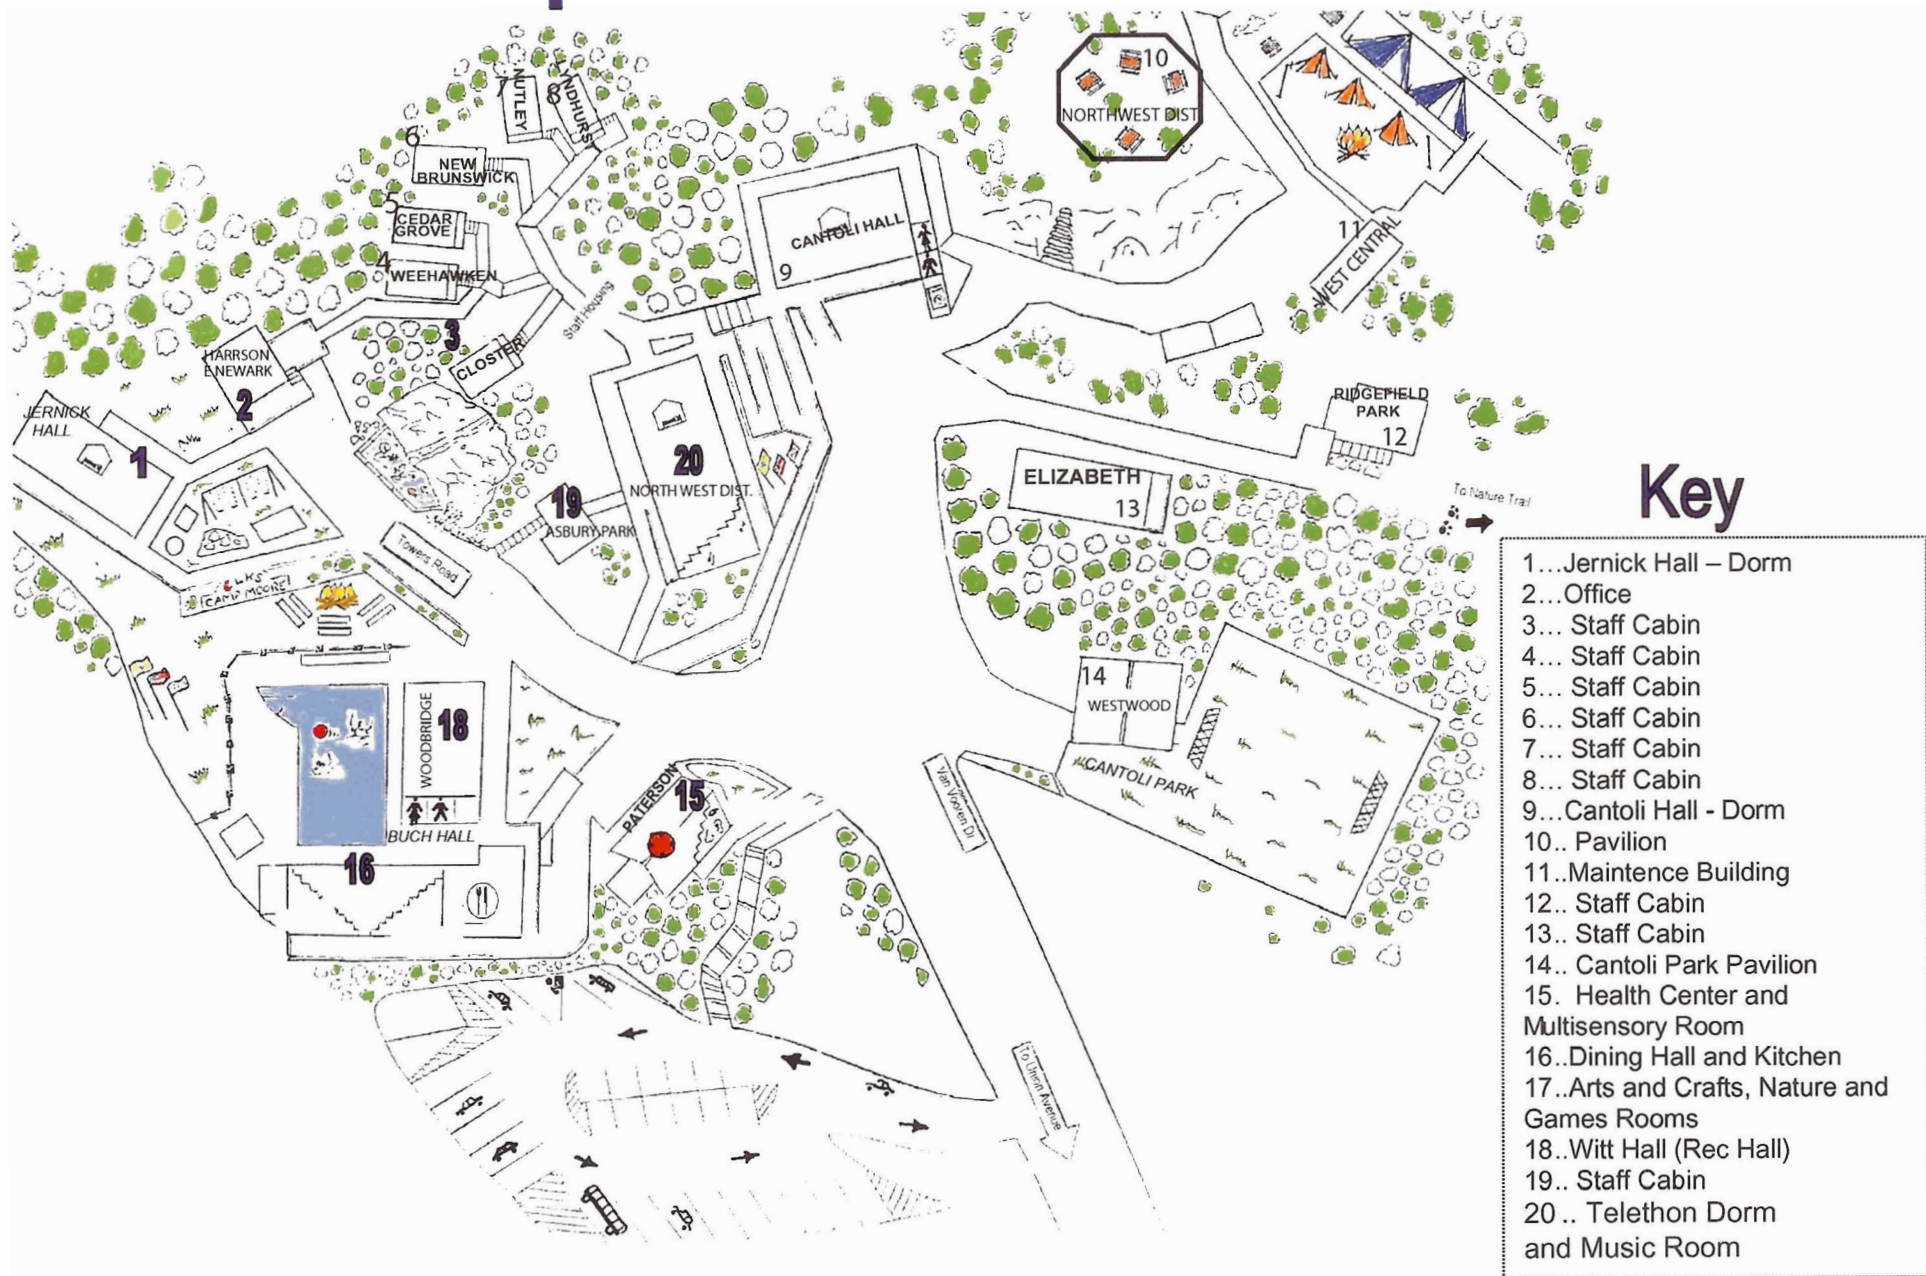

Elks Camp Moore

Key

- 1...Jernick Hall – Dorm
- 2...Office
- 3... Staff Cabin
- 4... Staff Cabin
- 5... Staff Cabin
- 6... Staff Cabin
- 7... Staff Cabin
- 8... Staff Cabin
- 9...Cantoli Hall - Dorm
- 10.. Pavilion
- 11..Maintenance Building
- 12.. Staff Cabin
- 13.. Staff Cabin
- 14.. Cantoli Park Pavilion
- 15. Health Center and Multisensory Room
- 16..Dining Hall and Kitchen
- 17..Arts and Crafts, Nature and Games Rooms
- 18..Witt Hall (Rec Hall)
- 19.. Staff Cabin
- 20.. Telethon Dorm and Music Room